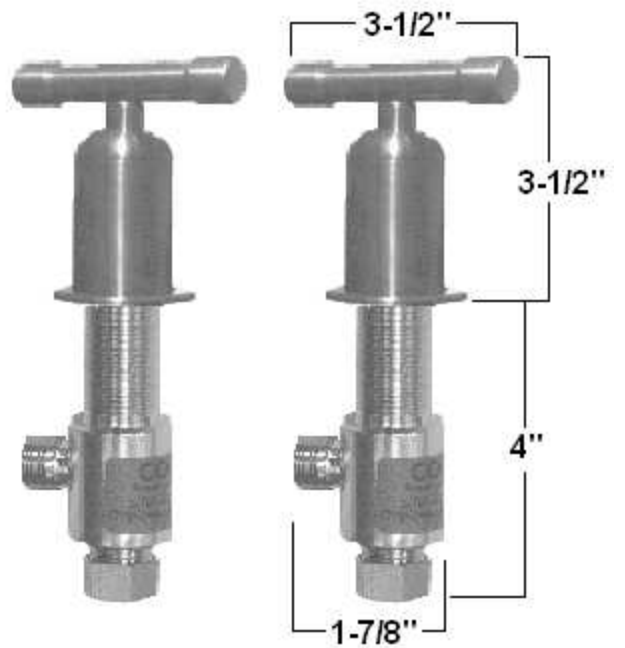

PRODUCT SPECIFICATIONS

Wherever Deck Faucet with Waterfall Spout
WE-LAV-DM-WF

Nov 2014

- ADA Compliant
- Includes Lift & Turn Drain w/ overflow
- Drill mounting holes at 1-1/8"
- Offset and Cross handles available
- Custom sizes and finishes available

| | |
|------------|------------------|
| Connection | 3/8" Compression |
| Valve | 1/2" Ceramic |
| GPM | 1.5 |
| | |
| | |
| | |